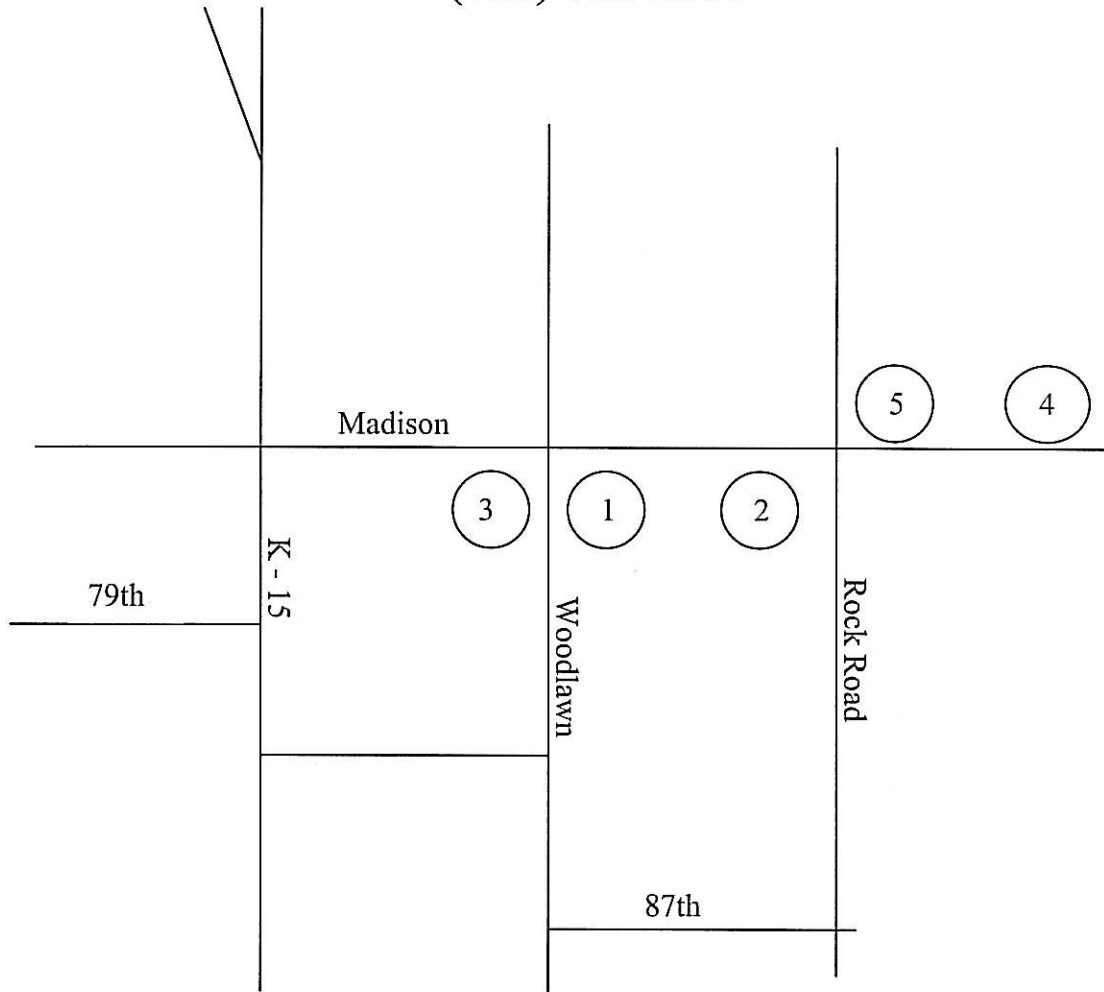

Derby Middle School
801 E. Madison
(316) 788-8580

- 1 Derby Middle School – Volleyball, Basketball, Wrestling
- 2 Derby High School Stadium - Track
- 3 Derby 6th Grade Center – Football, Basketball
- 4 High Park – Cross Country
- 5 Derby High School - Tennis