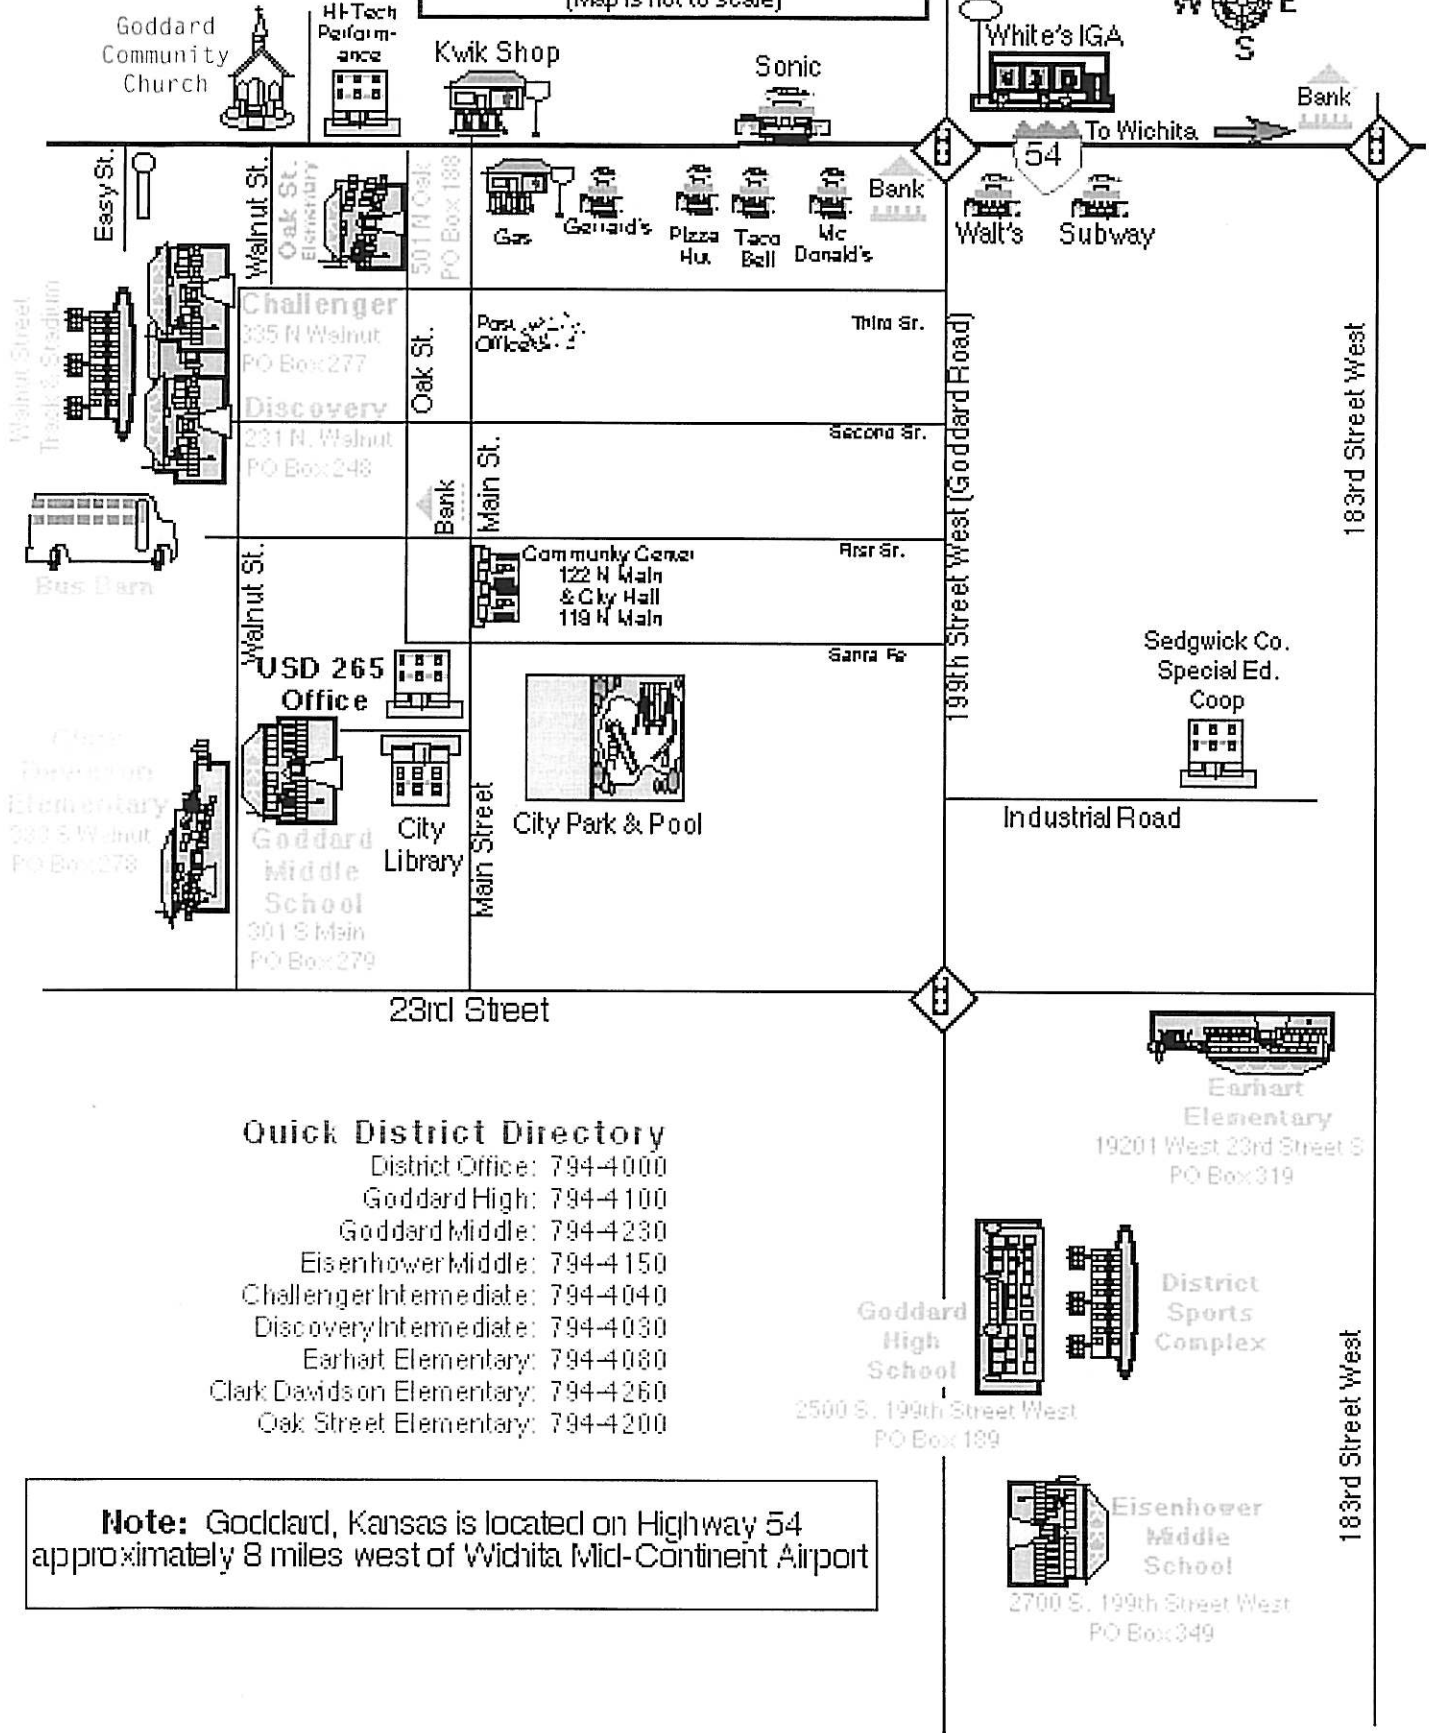

Goddard, Kansas with school locations

(Map is not to scale)

Quick District Directory

- District Office: 794-4000
- Goddard High: 794-4100
- Goddard Middle: 794-4230
- Eisenhower Middle: 794-4150
- Challenger Intermediate: 794-4040
- Discovery Intermediate: 794-4030
- Earhart Elementary: 794-4080
- Clark Davidson Elementary: 794-4260
- Oak Street Elementary: 794-4200

Note: Goddard, Kansas is located on Highway 54 approximately 8 miles west of Wichita Mid-Continent Airport